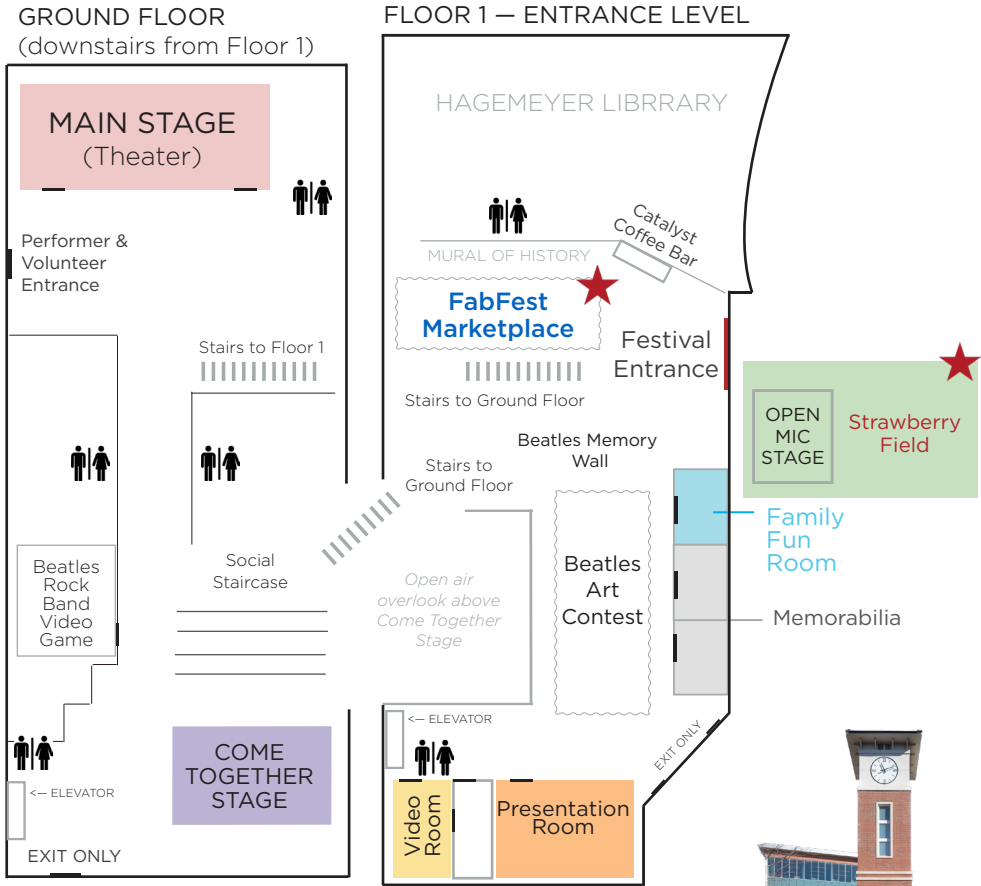

Welcome Day Trippers!

PARR CENTER AT CPCC, 1201 Elizabeth Avenue

ELIZABETH AVENUE

← To Kings Dr. / Uptown

To Commonwealth Ave →

FREE parking!

Enter: 1223 E. 4th St

Enter: 1345 E. 4th St

EAST FOURTH STREET

★ NO TICKET REQUIRED FOR THESE AREAS