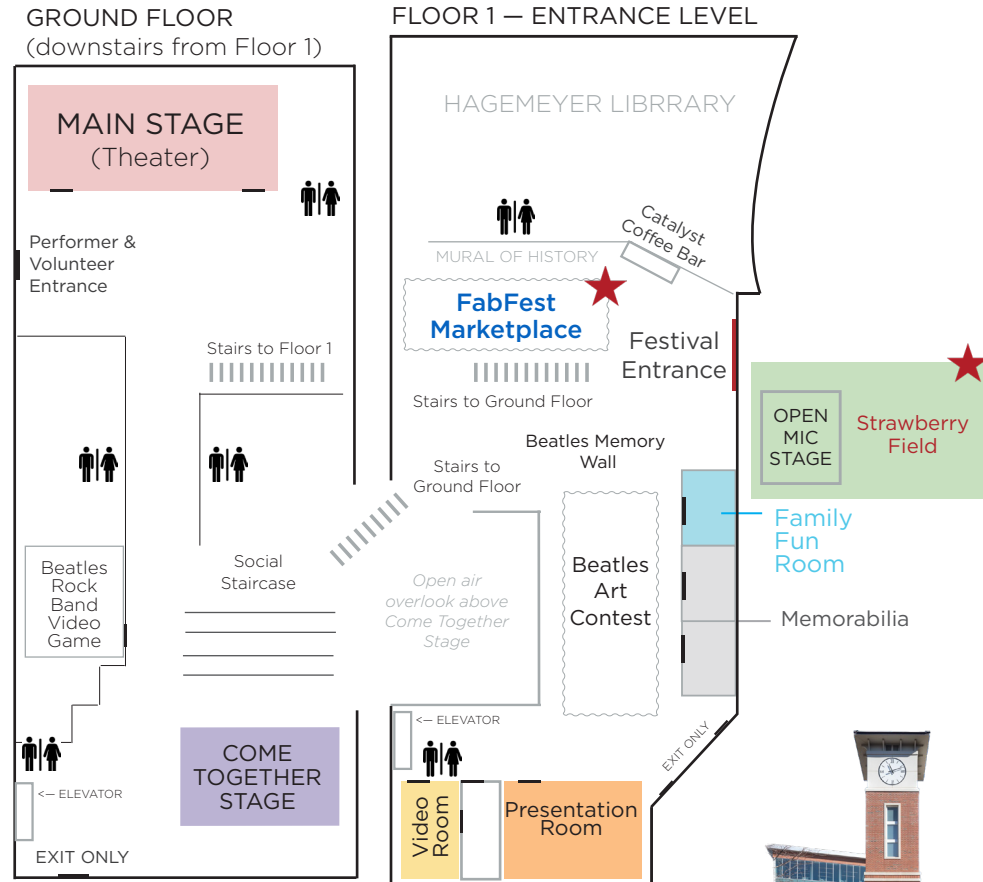

Select items from the collection of Randy Barrier

For display only - thank you for not touching.

STRAWBERRY FIELD

Beatles Open Mic

Hosted by Ron Sheehan

Beatles Yoga 10-11am
with Allison Modafferi

Live Art

with Natalie Robinson

- Octopus's Garden Balloons
- Face Painting
- Food Trucks

MARKETPLACE

- Vendors
- Memorabilia & Vinyl
- Books by FabFest Authors
- FabFest T-shirts & Merchandise

VIDEO ROOM

- Australia Concert 1964
- Washington, D.C. Concert 1966
- Japan Concert 1966

Welcome Day Trippers!

PARR CENTER AT CPCC, 1201 Elizabeth Avenue

ELIZABETH AVENUE
 ← To Kings Dr. / Uptown To Commonwealth Ave →

FREE parking!

Enter: 1223 E. 4th St

Enter: 1345 E. 4th St

EAST FOURTH STREET

★ NO TICKET REQUIRED FOR THESE AREAS